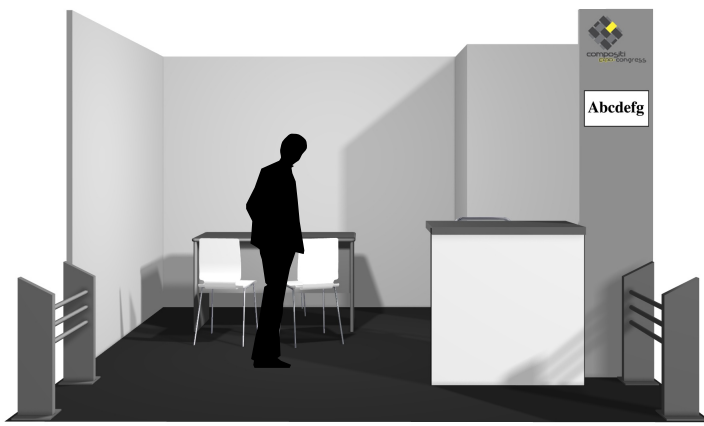

Stand 16 mq. (one side open)

- painted wooden panel height cm. 250 grey colour
- floor carpet dark grey
- electrical plan with n° 3 spotlights, n° 1 electrical outlet
- 1 graphic panel
- 1 desk
- 3 chairs
- 1 stool
- 1 reception desk L=100 cm.
- 1 coat hanger
- 1 waste paper basket